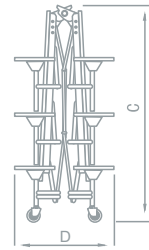

Mobile Folding Furniture Dimensions

Model Rectangular 808

	808.27	808.29
A	685mm	735mm
B	375mm	425mm
C	1435mm	1485mm

Model Rectangular 1012

	10.12.27	10.12.29
A	685mm	735mm
B	375mm	425mm
C	1810mm	1860mm
D	735mm	735mm

Model Rectangular 1016

	12.16.25
A	650mm
B	340mm
C	1965mm

Mobile Folding Furniture Dimensions

Model Folding Round 608

Model Folding Octagonal 608

Mobile Folding Furniture Dimensions

Model Folding Rectangular Bench Unit