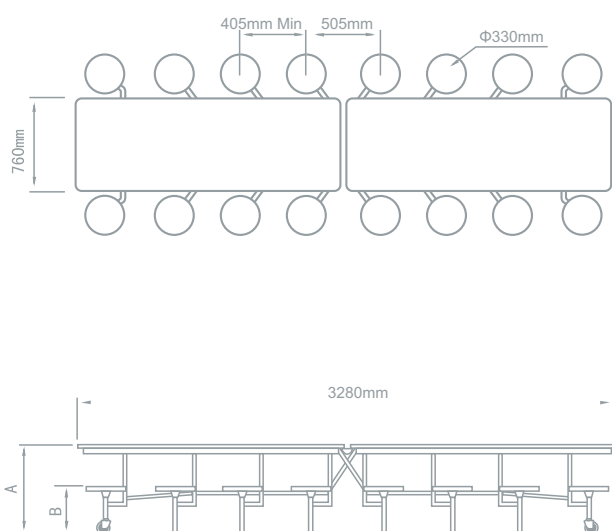

Mobile Folding Furniture Dimensions

Model Rectangular 808

	808.27	808.29
A	685mm	735mm
B	375mm	425mm
C	1435mm	1485mm

Model Rectangular 1012

	10.12.27	10.12.29
A	685mm	735mm
B	375mm	425mm
C	1810mm	1860mm
D	735mm	735mm

Model Rectangular 1016

	12.16.25
A	650mm
B	340mm
C	1965mm

Mobile Folding Furniture Dimensions

Model Folding Round 608

Model Folding Octagonal 608

Mobile Folding Furniture Dimensions

Model Folding Rectangular Bench Unit

Model Folding Convertible Bench Unit