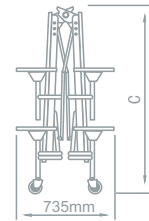

Mobile Folding Furniture Dimensions

Model Rectangular 808

	808.27	808.29
A	685mm	735mm
B	375mm	425mm
C	1435mm	1485mm

Model Rectangular 1012

	10.12.27	10.12.29
A	685mm	735mm
B	375mm	425mm
C	1810mm	1860mm
D	735mm	735mm

Model Rectangular 1016

	12.16.25
A	650mm
B	340mm
C	1965mm

Mobile Folding Furniture Dimensions

Model Folding Round 608

Model Folding Octagonal 608

Mobile Folding Furniture Dimensions

Model Folding Rectangular Bench Unit