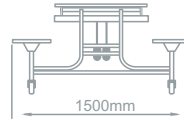

Mobile Folding Furniture Dimensions

Model Rectangular 808

	808.27	808.29
A	685mm	735mm
B	375mm	425mm
C	1435mm	1485mm

Model Rectangular 1012

	10.12.27	10.12.29
A	685mm	735mm
B	375mm	425mm
C	1810mm	1860mm
D	735mm	735mm

Model Rectangular 1016

	12.16.25
A	650mm
B	340mm
C	1965mm

Mobile Folding Furniture Dimensions

Model Folding Round 608

Model Folding Octagonal 608

Mobile Folding Furniture Dimensions

Model Folding Rectangular Bench Unit