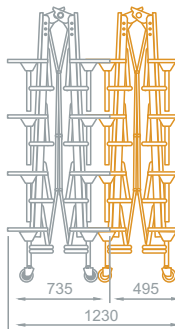

Mobile Folding Furniture Dimensions

Model Rectangular 808

	808.27	808.29
A	685mm	735mm
B	375mm	425mm
C	1435mm	1485mm

Model Rectangular 1012

	10.12.27	10.12.29
A	685mm	735mm
B	375mm	425mm
C	1810mm	1860mm
D	735mm	735mm

Model Rectangular 1016

	12.16.25
A	650mm
B	340mm
C	1965mm

Mobile Folding Furniture Dimensions

Model Folding Round 608

Model Folding Octagonal 608

Mobile Folding Furniture Dimensions

Model Folding Rectangular Bench Unit