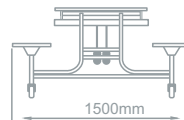

Mobile Folding Furniture Dimensions

Model Rectangular 808

	808.27	808.29
A	685mm	735mm
B	375mm	425mm
C	1435mm	1485mm

Model Rectangular 1012

	10.12.27	10.12.29
A	685mm	735mm
B	375mm	425mm
C	1810mm	1860mm
D	735mm	735mm

Model Rectangular 1016

	12.16.25
A	650mm
B	340mm
C	1965mm

Mobile Folding Furniture Dimensions

Model Folding Round 608

Model Folding Octagonal 608

Mobile Folding Furniture Dimensions

Model Folding Rectangular Bench Unit