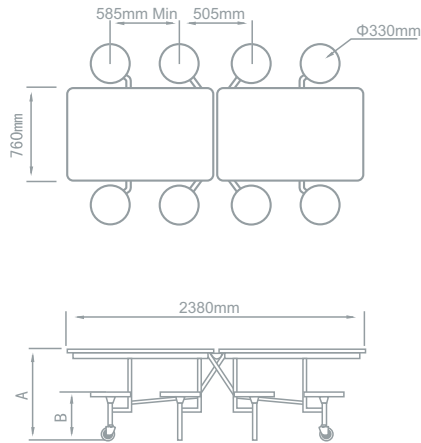

Mobile Folding Furniture Dimensions

Model Rectangular 808

	808.27	808.29
A	685mm	735mm
B	375mm	425mm
C	1435mm	1485mm

Model Rectangular 1012

	10.12.27	10.12.29
A	685mm	735mm
B	375mm	425mm
C	1810mm	1860mm
D	735mm	735mm

Model Rectangular 1016

	12.16.25
A	650mm
B	340mm
C	1965mm

Mobile Folding Furniture Dimensions

Model Folding Round 608

Model Folding Octagonal 608

Mobile Folding Furniture Dimensions

Model Folding Rectangular Bench Unit