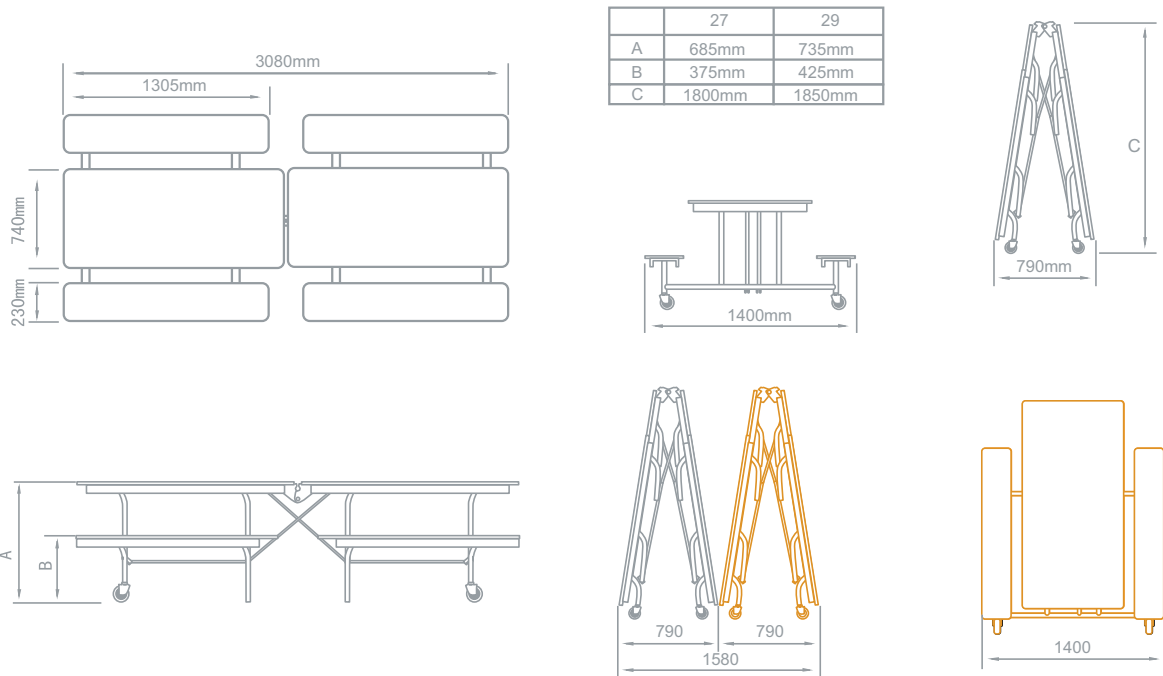

Mobile Folding Furniture Dimensions

Model Rectangular 808

	808.27	808.29
A	685mm	735mm
B	375mm	425mm
C	1435mm	1485mm

Model Rectangular 1012

	10.12.27	10.12.29
A	685mm	735mm
B	375mm	425mm
C	1810mm	1860mm
D	735mm	735mm

Model Rectangular 1016

	12.16.25
A	650mm
B	340mm
C	1965mm

Mobile Folding Furniture Dimensions

Model Folding Round 608

Model Folding Octagonal 608

Mobile Folding Furniture Dimensions

Model Folding Rectangular Bench Unit

Model Folding Convertible Bench Unit