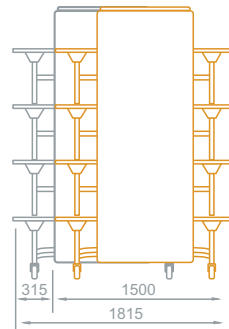

Mobile Folding Furniture Dimensions

Model Rectangular 808

	808.27	808.29
A	685mm	735mm
B	375mm	425mm
C	1435mm	1485mm

Model Rectangular 1012

	10.12.27	10.12.29
A	685mm	735mm
B	375mm	425mm
C	1810mm	1860mm
D	735mm	735mm

Model Rectangular 1016

	12.16.25
A	650mm
B	340mm
C	1965mm

Mobile Folding Furniture Dimensions

Model Folding Round 608

Model Folding Octagonal 608

Mobile Folding Furniture Dimensions

Model Folding Rectangular Bench Unit