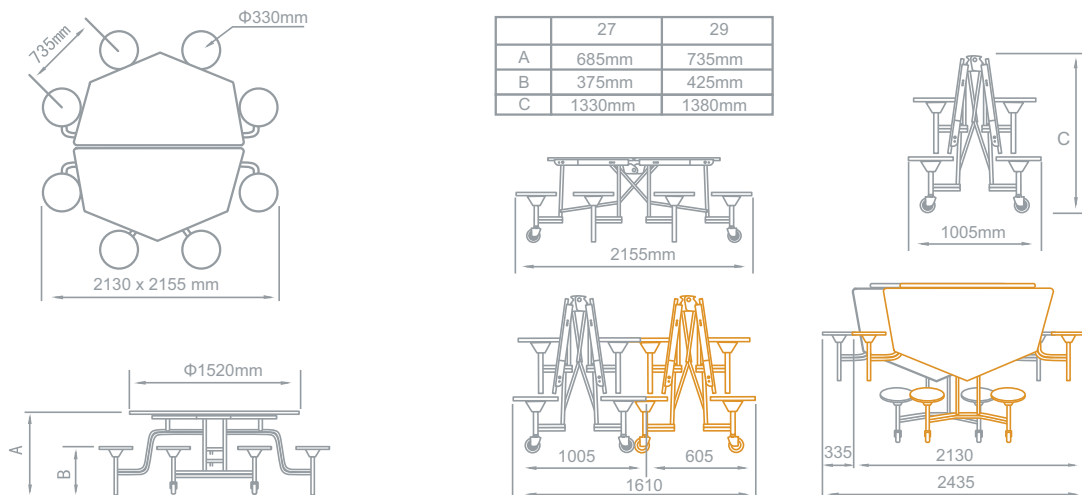

Mobile Folding Furniture Dimensions

Model Rectangular 808

	808.27	808.29
A	685mm	735mm
B	375mm	425mm
C	1435mm	1485mm

Model Rectangular 1012

	10.12.27	10.12.29
A	685mm	735mm
B	375mm	425mm
C	1810mm	1860mm
D	735mm	735mm

Model Rectangular 1016

	12.16.25
A	650mm
B	340mm
C	1965mm

Mobile Folding Furniture Dimensions

Model Folding Round 608

Model Folding Octagonal 608

Mobile Folding Furniture Dimensions

Model Folding Rectangular Bench Unit

Model Folding Convertible Bench Unit