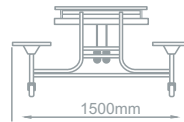

Mobile Folding Furniture Dimensions

Model Rectangular 808

	808.27	808.29
A	685mm	735mm
B	375mm	425mm
C	1435mm	1485mm

Model Rectangular 1012

	10.12.27	10.12.29
A	685mm	735mm
B	375mm	425mm
C	1810mm	1860mm
D	735mm	735mm

Model Rectangular 1016

	12.16.25
A	650mm
B	340mm
C	1965mm

Mobile Folding Furniture Dimensions

Model Folding Round 608

Model Folding Octagonal 608

Mobile Folding Furniture Dimensions

Model Folding Rectangular Bench Unit