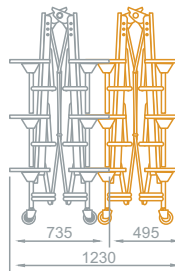

Mobile Folding Furniture Dimensions

Model Rectangular 808

	808.27	808.29
A	685mm	735mm
B	375mm	425mm
C	1435mm	1485mm

Model Rectangular 1012

	10.12.27	10.12.29
A	685mm	735mm
B	375mm	425mm
C	1810mm	1860mm
D	735mm	735mm

Model Rectangular 1016

	12.16.25
A	650mm
B	340mm
C	1965mm

Mobile Folding Furniture Dimensions

Model Folding Round 608

Model Folding Octagonal 608

Mobile Folding Furniture Dimensions

Model Folding Rectangular Bench Unit