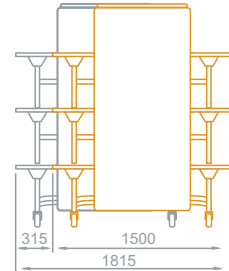

Mobile Folding Furniture Dimensions

Model Rectangular 808

	808.27	808.29
A	685mm	735mm
B	375mm	425mm
C	1435mm	1485mm

Model Rectangular 1012

	10.12.27	10.12.29
A	685mm	735mm
B	375mm	425mm
C	1810mm	1860mm
D	735mm	735mm

Model Rectangular 1016

	12.16.25
A	650mm
B	340mm
C	1965mm

Mobile Folding Furniture Dimensions

Model Folding Round 608

Model Folding Octagonal 608

Mobile Folding Furniture Dimensions

Model Folding Rectangular Bench Unit