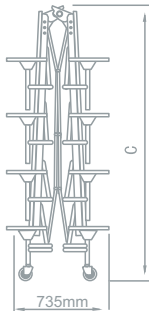

Mobile Folding Furniture Dimensions

Model Rectangular 808

	808.27	808.29
A	685mm	735mm
B	375mm	425mm
C	1435mm	1485mm

Model Rectangular 1012

	10.12.27	10.12.29
A	685mm	735mm
B	375mm	425mm
C	1810mm	1860mm
D	735mm	735mm

Model Rectangular 1016

	12.16.25
A	650mm
B	340mm
C	1965mm

Mobile Folding Furniture Dimensions

Model Folding Round 608

Model Folding Octagonal 608

Mobile Folding Furniture Dimensions

Model Folding Rectangular Bench Unit