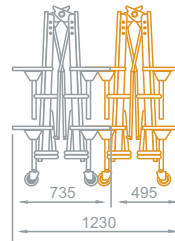

Mobile Folding Furniture Dimensions

Model Rectangular 808

	808.27	808.29
A	685mm	735mm
B	375mm	425mm
C	1435mm	1485mm

Model Rectangular 1012

	10.12.27	10.12.29
A	685mm	735mm
B	375mm	425mm
C	1810mm	1860mm
D	735mm	735mm

Model Rectangular 1016

	12.16.25
A	650mm
B	340mm
C	1965mm

Mobile Folding Furniture Dimensions

Model Folding Round 608

Model Folding Octagonal 608

Mobile Folding Furniture Dimensions

Model Folding Rectangular Bench Unit