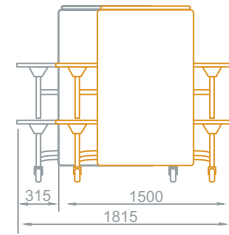

Mobile Folding Furniture Dimensions

Model Rectangular 808

	808.27	808.29
A	685mm	735mm
B	375mm	425mm
C	1435mm	1485mm

Model Rectangular 1012

	10.12.27	10.12.29
A	685mm	735mm
B	375mm	425mm
C	1810mm	1860mm
D	735mm	735mm

Model Rectangular 1016

	12.16.25
A	650mm
B	340mm
C	1965mm

Mobile Folding Furniture Dimensions

Model Folding Round 608

Model Folding Octagonal 608

Mobile Folding Furniture Dimensions

Model Folding Rectangular Bench Unit