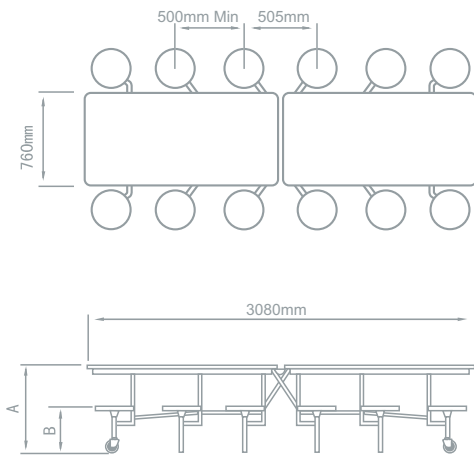

Mobile Folding Furniture Dimensions

Model Rectangular 808

	808.27	808.29
A	685mm	735mm
B	375mm	425mm
C	1435mm	1485mm

Model Rectangular 1012

	10.12.27	10.12.29
A	685mm	735mm
B	375mm	425mm
C	1810mm	1860mm
D	735mm	735mm

Model Rectangular 1016

	12.16.25
A	650mm
B	340mm
C	1965mm

Mobile Folding Furniture Dimensions

Model Folding Round 608

Model Folding Octagonal 608

Mobile Folding Furniture Dimensions

Model Folding Rectangular Bench Unit