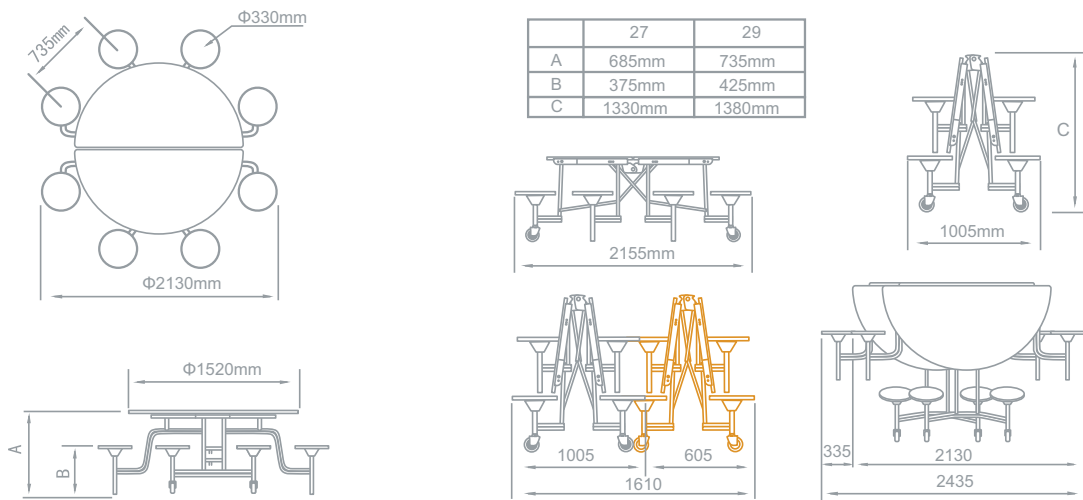

Mobile Folding Furniture Dimensions

Model Rectangular 808

	808.27	808.29
A	685mm	735mm
B	375mm	425mm
C	1435mm	1485mm

Model Rectangular 1012

	10.12.27	10.12.29
A	685mm	735mm
B	375mm	425mm
C	1810mm	1860mm
D	735mm	735mm

Model Rectangular 1016

	12.16.25
A	650mm
B	340mm
C	1965mm

Mobile Folding Furniture Dimensions

Model Folding Round 608

Model Folding Octagonal 608

Mobile Folding Furniture Dimensions

Model Folding Rectangular Bench Unit